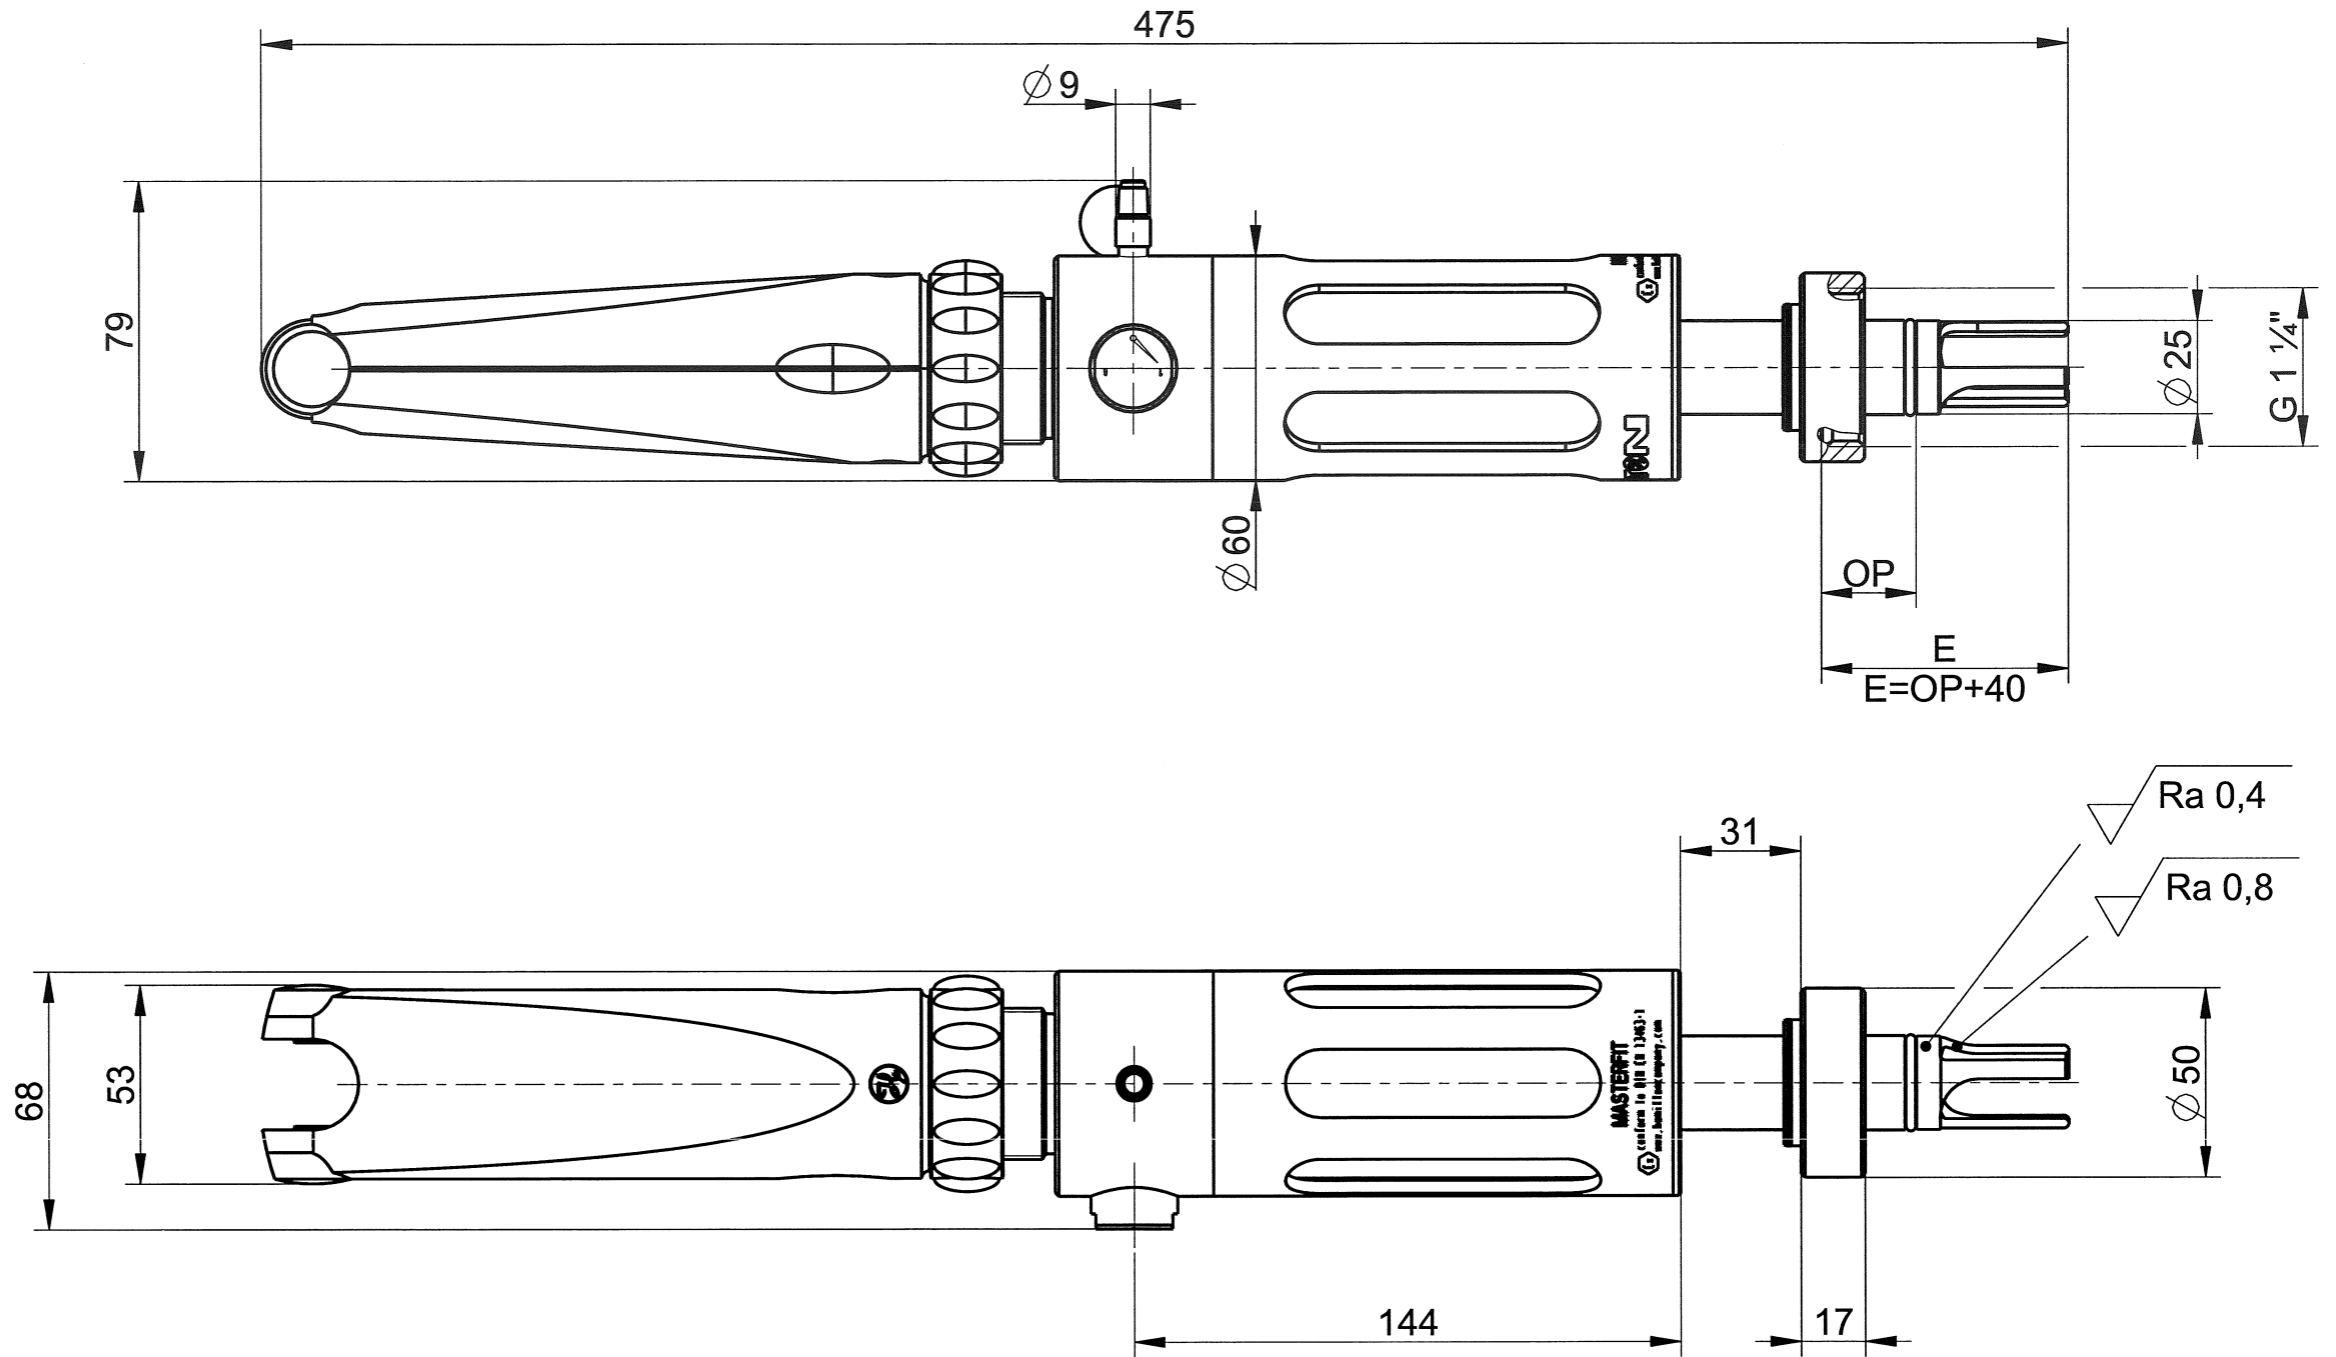

Property of Hamilton Bonaduz AG

Insertion Depth	
OP	E
22	62
23	63
24	64
25	65
26	66
27	67
28	68
29	69
30	70
31	71
32	72
33	73
34	74
35	75
36	76
37	77
38	78
39	79
40	80
41	81
42	82
43	83
44	84
45	85
46	86
47	87
48	88
49	89
50	90
51	91
52	92
53	93
54	94
55	95

Information in this document is valid only for the revision indicated and may be subject to change without notice!

Dimensions without tolerances are for information purpose only!

MasterFit Bio 120	Mass		 [mm]	Scale	
	Material			1/2	
	Drawn	M.Tanasie	2014-03-31	A3	
	Checked	<i>[Signature]</i>	<i>[Signature]</i>	Sheet	
HAMILTON			Hamilton Bonaduz AG Via Crusch 8 CH-7402 Bonaduz	SZC237200	Rev. 00